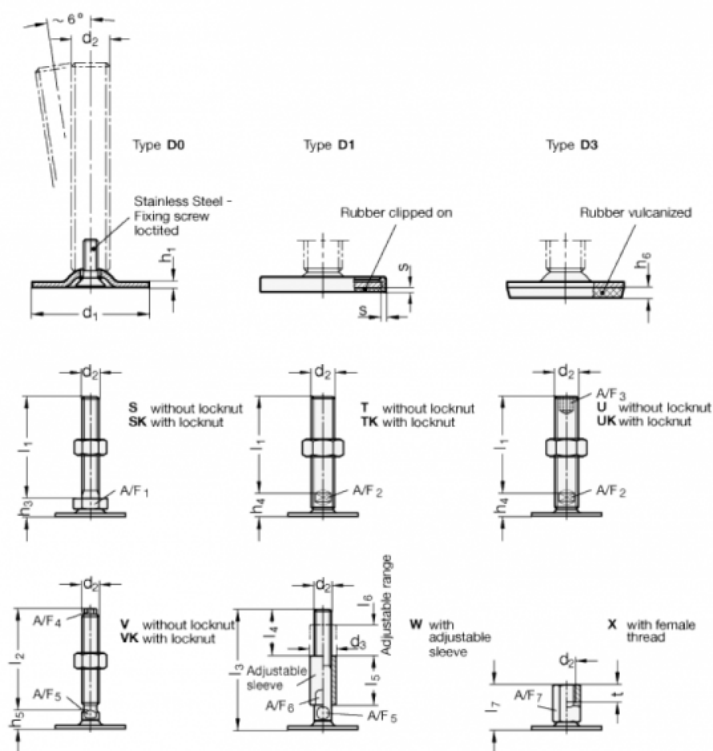

Article number: 204180M24100D1TK
 Description: E+G levelling foot
 GN 41-80-M24-100-D1-TK
 Note: TK With nut, Wrench flat at the bottom

Measures

- A/F2 = 19
- d1 = 80
- d2 = M24
- h1 = 3
- h4 = 21
- h6 =
- l1 = 100
- s = 2